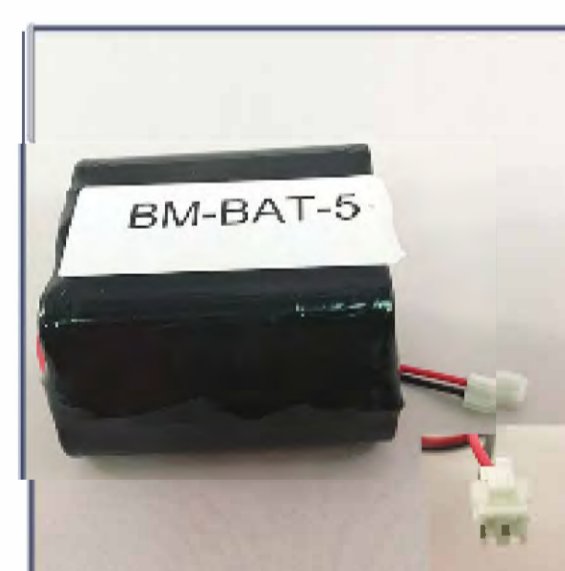

Rechargeable battery: Li-ION (EtCo2) 6 Cell, 2 Line, 11.1V, 4400mA/h
Item Code: BM-BAT-5

BM5Vet: D4G0900001 ~ D4I10xxxxx(09.2006 ~ 10.2008)