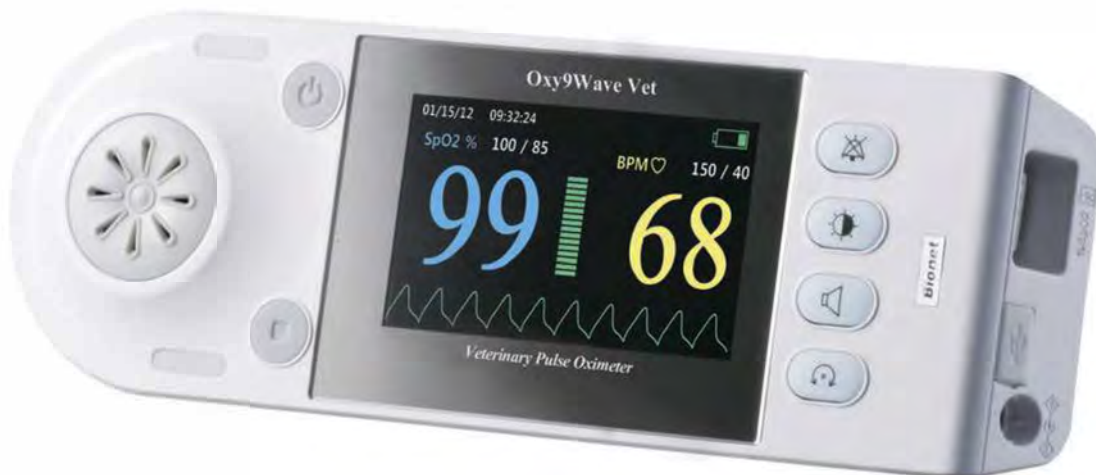

## High Performance

- \* 3.2" Color TFT LCD for clear view
- \* Low perfusion SpO<sub>2</sub> measurement
- \* Nellcor compatibility
- \* Li-ion rechargeable battery allows cordless use for up to 20 hours

## User Convenience

- \* Landscape & portrait views
- \* Intuitive operation
- \* SpO<sub>2</sub>, BPM, pulse parameter display

Portrait display

Landscape display